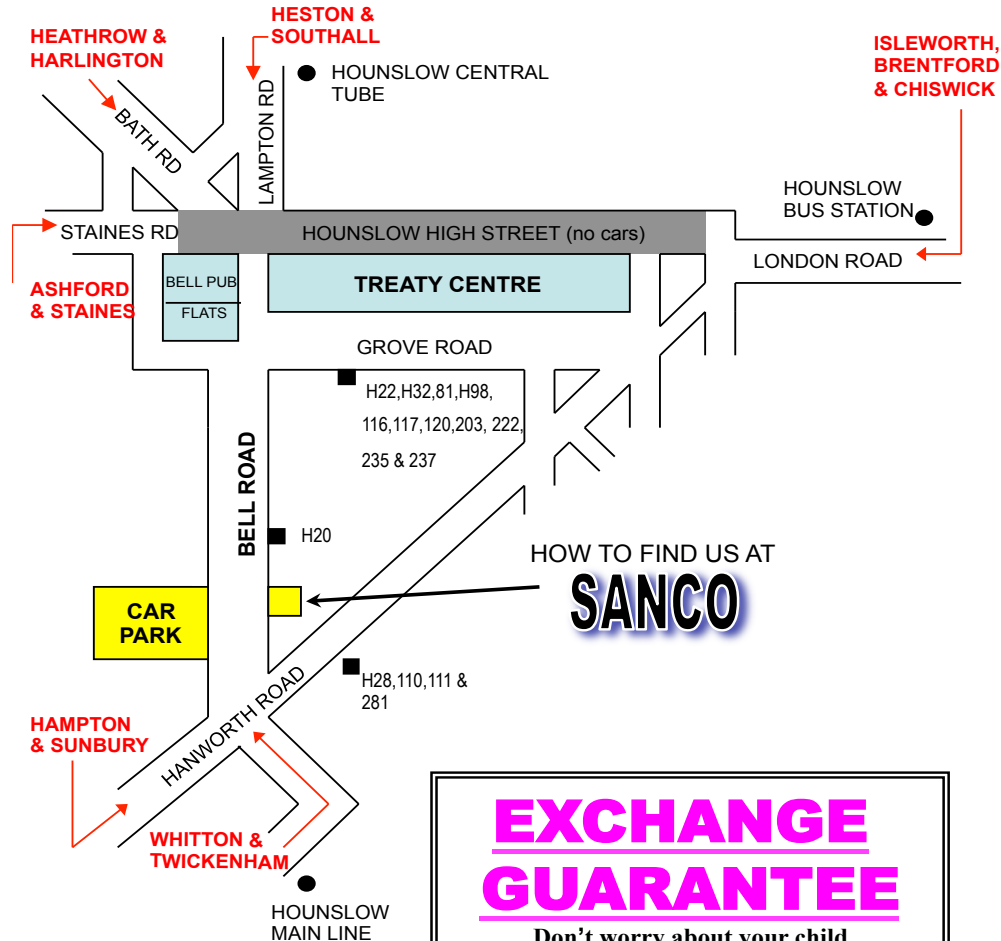

EXCHANGE GUARANTEE

Don't worry about your child growing out of their new uniform! Avoid the rush and buy in May, June, July or even early August. If they do shoot up, bring the item back (unworn and tags attached) with your receipt before the start of the new term, and we guarantee to exchange it for their new size.

- ✓ STORE FULLY AIR - CONDITIONED
- ✓ WEB ORDERING AVAILABLE
- ✓ CREDIT & DEBIT CARDS WELCOME
- ✓ COUNCIL CLOTHING VOUCHERS ACCEPTED

Prices & specifications subject to change without prior notification.