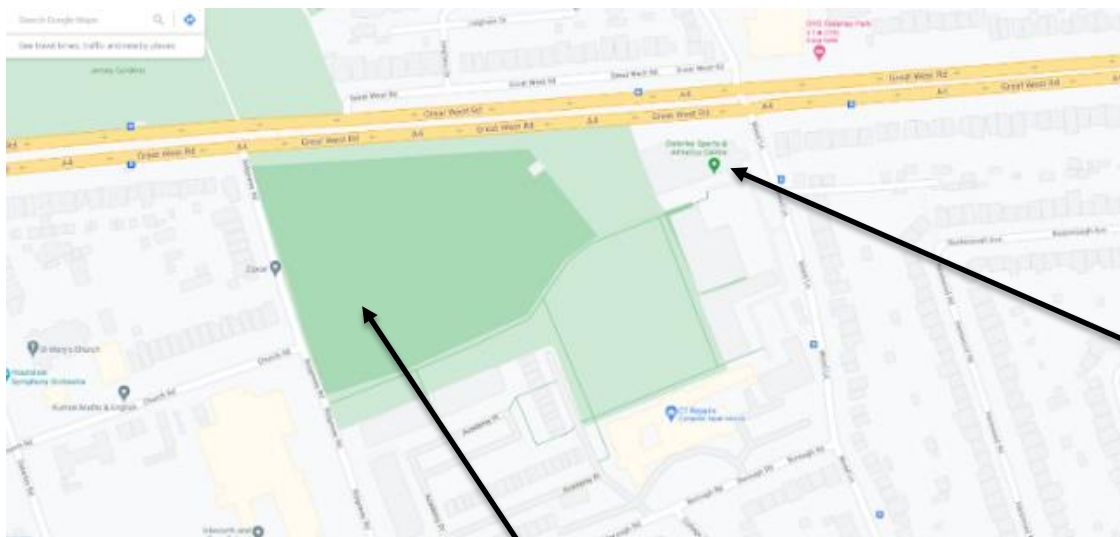

**Address:**

Osterley Sports and Athletics Centre  
120 Wood Lane  
Isleworth  
TW7 5FF

Osterley Sports and Athletics Centre

Isleworth and Syon School

**How to get there:**

Tube - Osterley tube station is a 15 minutes' walk to the track.

Train - Isleworth station is a 15 minutes' walk to the track.

Bus - H91/235/237/E8 to Wood Lane